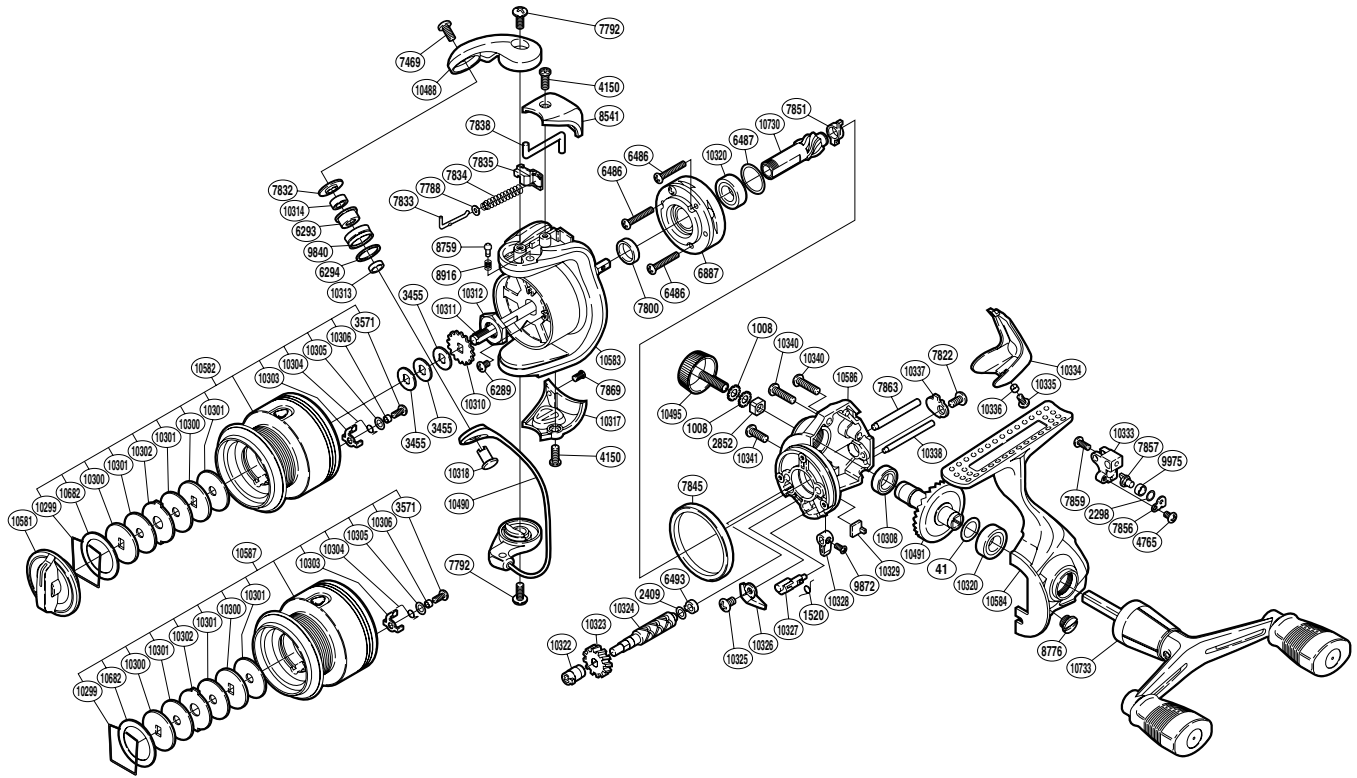

# SHIMANO®

STRADIC

STR-1000FB

(1SG081014G)

Part No.	Description	Part No.	Description	Part No.	Description
RD 0041	Washer	RD 7857	Oscillating Pawl	RD10324	Worm Shaft
RD 1008	Handle Lock Washer	RD 7859	Screw	RD10325	Screw
RD 1520	Anti-Reverse Cam Spring	RD 7863	Oscillating Guide A	RD10326	Bail Trip Strike
RD 2298	Spacer	RD 7869	Screw	RD10327	Anti-Reverse Cam
RD 2409	Spacer	RD 8541	Bail Spring Cover	RD10328	Anti-Reverse Lever
RD 2852	Handle Screw Lock	RD 8759	Click Pin	RD10329	Anti-Reverse Lever Cover
RD 3455	Spool Washer	RD 8776	Oil Cap	RD10333	Oscillating Slider
RD 3571	Screw	RD 8916	Click Spring	RD10334	Rear Protector
RD 4150	Screw	RD 9840	Line Roller	RD10335	Screw
RD 4675	Screw	RD 9872	Screw	RD10336	Rear Protector Collar
RD 6289	Screw	RD 9975	Oscillating Slider Bushing	RD10337	Worm Shaft Retainer
RD 6293	Line Roller Bushing	RD10299	Drag Washers Retainer	RD10338	Oscillating Guide B
RD 6294	Line Roller Spacer	RD10300	Key Washer	RD10340	Screw
RD 6486	Screw	RD10301	Drag Washer	RD10341	Screw
RD 6487	Washer	RD10302	Eared Washer	RD10488	Bail Arm
RD 6493	Worm Bushing (rear)	RD10303	Drag Click	RD10490	Bail Assembly
RD 6887	Roller Clutch Assembly	RD10304	Drag Click Spring	RD10491	Drive Gear
RD 7469	Screw	RD10305	Washer	RD10495	Handle Screw Cap
RD 7788	Spring Guide A Support	RD10306	Drag Click Collar	RD10581	Drag Knob
RD 7792	Screw	RD10308	Ball Bearing	RD10582	Spool Assembly
RD 7800	Rotor Ring	RD10310	Spool Support	RD10583	Rotor
RD 7822	Screw	RD10311	Main Shaft	RD10584	Side Cover
RD 7832	Line Roller Washer	RD10312	Rotor Nut	RD10586	Body
RD 7833	Bail Spring Guide A	RD10313	Bearing Spacer	RD10682	Retainer Washer
RD 7834	Bail Spring	RD10314	Ball Bearing	RD10730	Pinion Gear
RD 7835	Bail Spring Seat	RD10317	Bail Hold Support Guard	RD10733	Double Paddle Handle Assembly
RD 7838	Bail Trip Lever	RD10318	Line Roller Support		
RD 7845	Friction Ring	RD10320	Ball Bearing		
RD 7851	Bushing	RD10322	Worm Bushing (front)		
RD 7856	Oscillating Pawl Cover	RD10323	Idle Gear	RD10587	Spare Spool Assembly